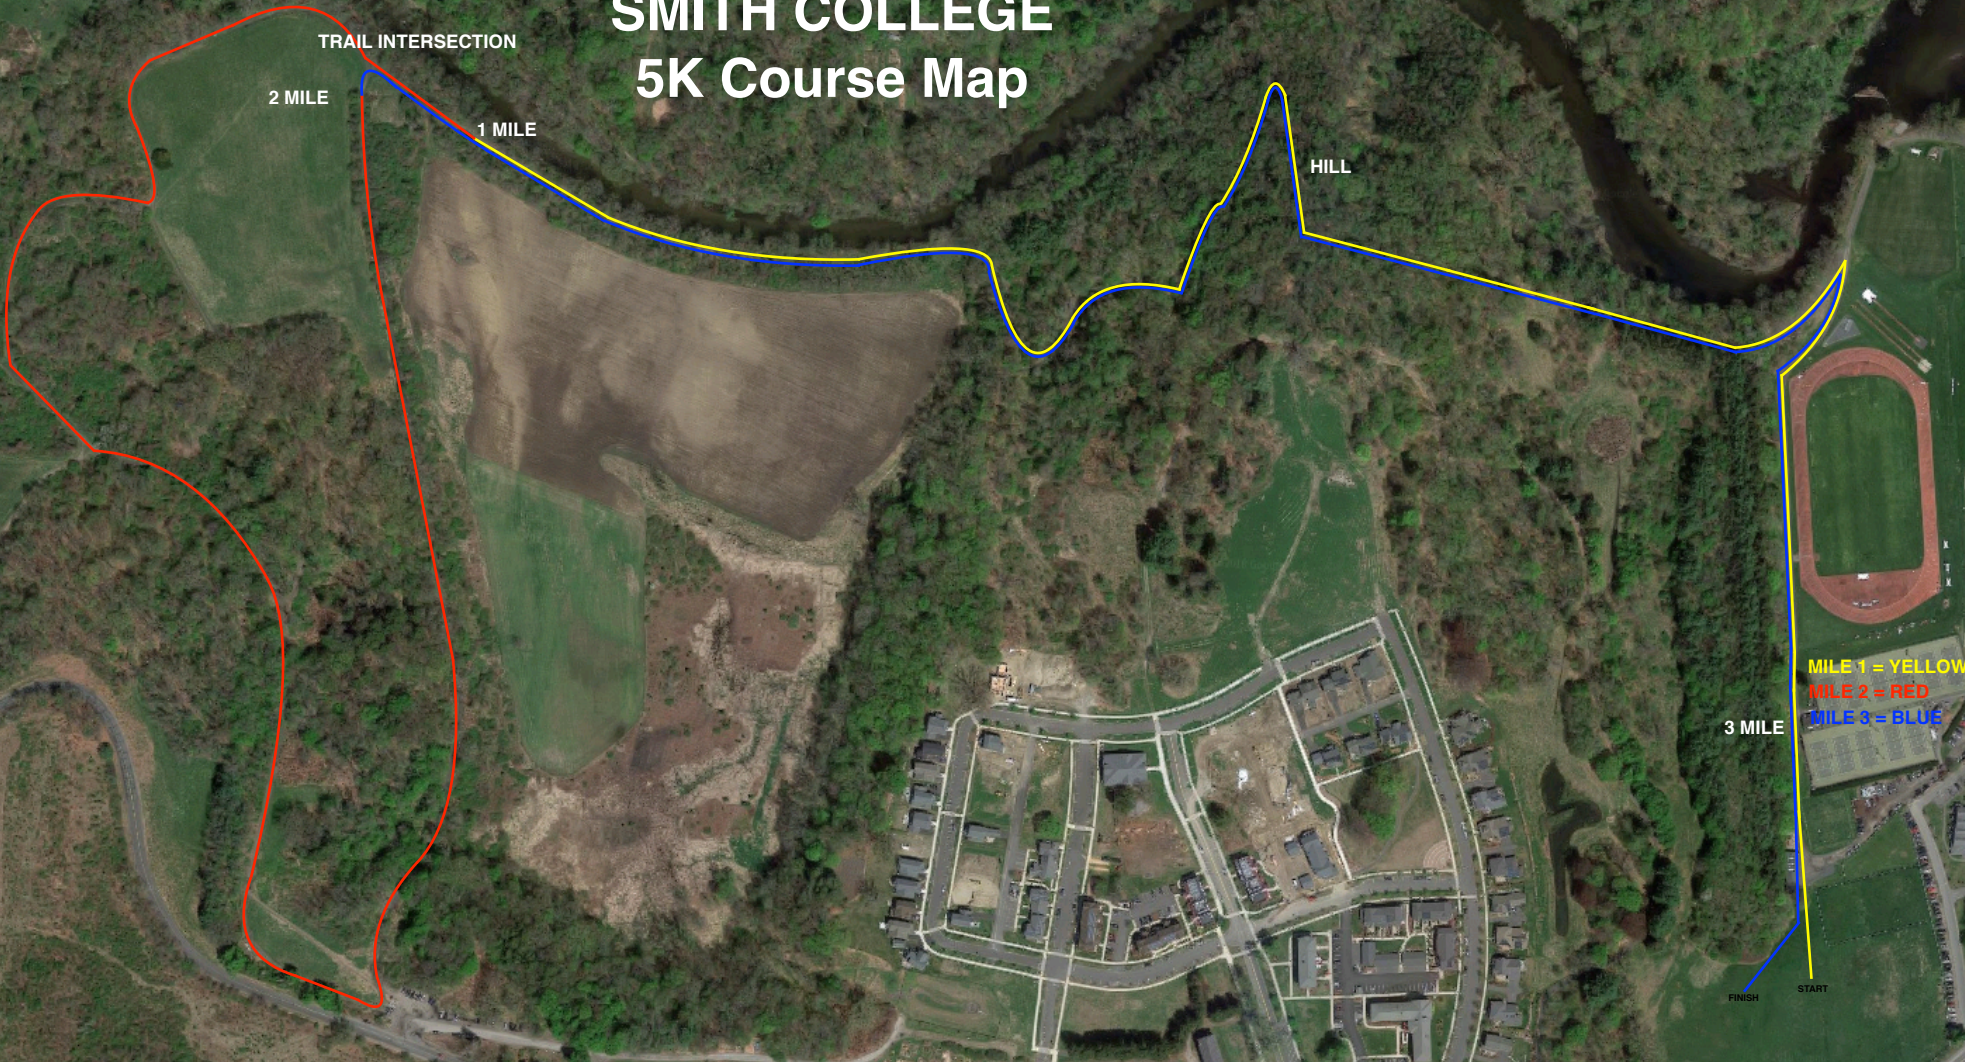

SMITH COLLEGE 5K Course Map

TRAIL INTERSECTION

2 MILE

1 MILE

HILL

MILE 1 = YELLOW
MILE 2 = RED
MILE 3 = BLUE

3 MILE

FINISH

START